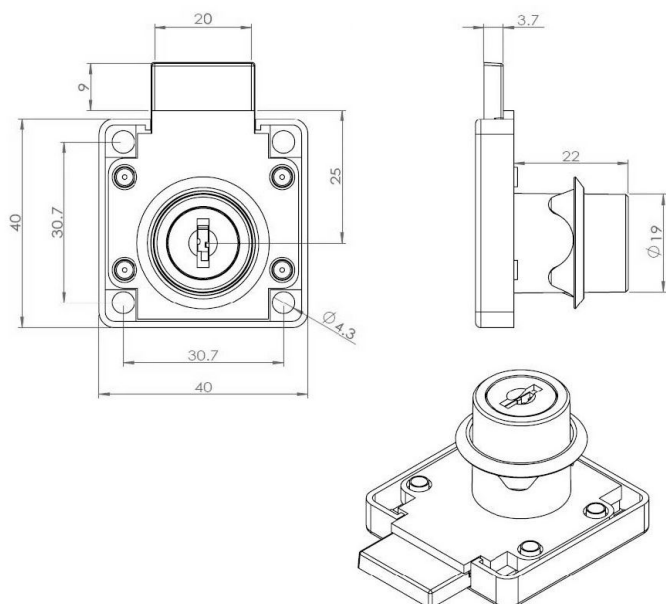

PRODUCT SHEET

Description:

Rim Lock 850, $\varnothing 19 \times 22 \text{mm}$, Left Hand, Black Anodized, CK SISO

Item number:

14.01.060-5

Units	Box	Carton	HS Code	Barcode
Pcs.	12	192	8301300000	
				5704866504935